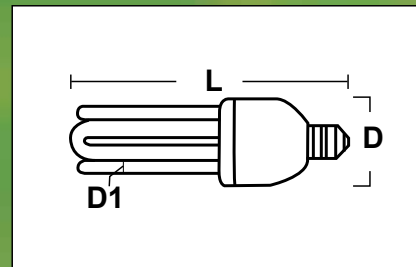

Note:

The yellow shade is most required from customer (Hot sale)

**AUSTRALIA Mucro Xin Co.Ltd.**

Ph: +612 98649064, Fax: +612 98644520

China: +86 13867804340

Email: info@mucroxin.com

www.mucroxin.com

D(mm)	D1(mm)	L(mm)
88	17	300