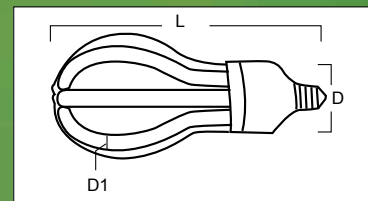

AUSTRALIA Mucro Xin Co.Ltd.

Ph: +612 98649064, Fax: +612 98644520

China: +86 13867804340

Email: info@mucroxin.com

www.mucroxin.com

D(mm)	D1(mm)	L(mm)
125	17	350

Model	Power(W)	Lumen(lm)	Ra	Life Span	Base Type	Voltage (V)	Colour Temp	PCS/CTN	Carton Measurement
MXL0200W060	200	16250	80	6000	E40	90-130V 170-240V	2700-6400 4000-8500	8	92.8x46.9x40.5