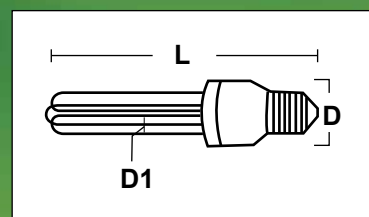

Note:

The yellow shade is most required from customer (Hot sale)

**AUSTRALIA Mucro Xin Co.Ltd.**

Ph: +612 98649064, Fax: +612 98644520

China: +86 13867804340

Email: info@mucroxin.com

www.mucroxin.com

D(mm)	D1(mm)	L(mm)
48	12	170
48	12	95