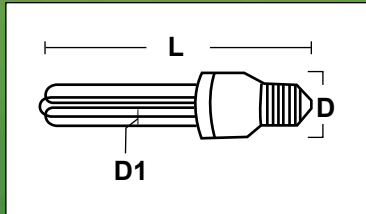

D(mm)	D1(mm)	L(mm)
48	9	132
48	9	132
48	9	132
61	12	183
61	12	183
61	12	183
58	12	185
72	14	245
72	14	255
72	14	255

Model	Power (W)	Lumen (lm)	Ra	Life Span	Base Type	Voltage(V)	Colour Temp	PCS/CTN	Carton Measurement
MX4U018W013	18	780	80	6000	E14 E27 B22	90-130V 170-240V	2700-6400 4000-8500	50	50.0x25.5x14.7
MX4U018W013-A	18	990	80	6000	E14 E27 B22	90-130V 170-240V	2700-6400 4000-8500	50	50.0x25.5x14.7
MX4U020W013-B	20	1100	80	6000	E14 E27 B22	90-130V 170-240V	2700-6400 4000-8500	50	50.0x25.5x14.7
MX4U042W014	42	1440	80	6000	E14 E27 B22	90-130V 170-240V	2700-6400 4000-8500	50	63.5x32.0x30.0
MX4U036W014-A	36	2160	80	6000	E14 E27 B22	90-130V 170-240V	2700-6400 4000-8500	50	63.5x32.0x30.0
MX4U042W014-B	42	2520	80	6000	E14 E27 B22	90-130V 170-240V	2700-6400 4000-8500	50	63.5x32.0x30.0
MX4U042W015	42	1440	80	6000	E14 E27 B22	90-130V 170-240V	2700-6400 4000-8500	50	60.0x30.5x20.0
MX4U055W016	55	2100	80	6000	E14 E27 B22	90-130V 170-240V	2700-6400 4000-8500	25	37.5x30.5x26.0
MX4U065W016-A	65	2400	80	6000	E14 E27 B22	90-130V 170-240V	2700-6400 4000-8500	25	37.5x37.5x27.0
MX4U065W016-B	65	4030	80	6000	E14 E27 B22	90-130V 170-240V	2700-6400 4000-8500	25	37.5x37.5x27.0