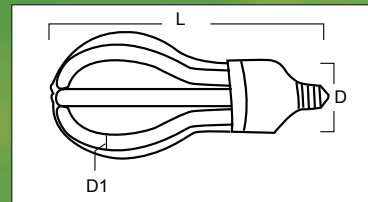

Note:

The yellow shade is most required from customer (Hot sale)

**AUSTRALIA Mucro Xin Co.Ltd.**

Ph: +612 98649064, Fax: +612 98644520

China: +86 13867804340

Email: info@mucroxin.com

www.mucroxin.com

D(mm)	D1(mm)	L(mm)
41	9	102