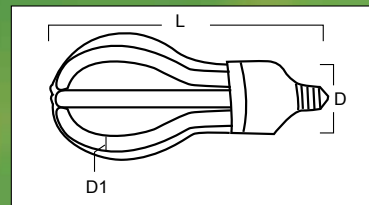

D(mm)	D1(mm)	L(mm)
41	9	102
41	9	102

Model	Power(W)	Lumen(lm)	Ra	Life Span	Base Type	Voltage (V)	Colour Temp	PCS/CTN	Carton Measurement
MXL0012W052	12	660	80	6000	E14 E27 B22	90-130V 170-240V	2700-6400 4000-8500	100	48.0x24.5x22.5
MXL0020W052-A	20	1100	80	6000	E14 E27 B22	90-130V 170-240V	2700-6400 4000-8500	50	33.0x33.0x29.5