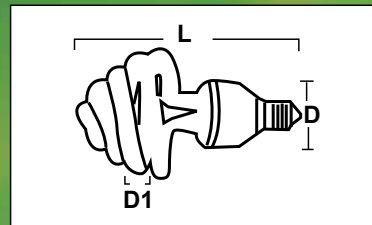

Note:

The yellow shade is most required from customer (Hot sale)

**AUSTRALIA Mucro Xin Co.Ltd.**

Ph: +612 98649064, Fax: +612 98644520

China: +86 13867804340

Email: info@mucroxin.com

www.mucroxin.com

D(mm)	D1(mm)	L(mm)
128	16	232
130	17	4t