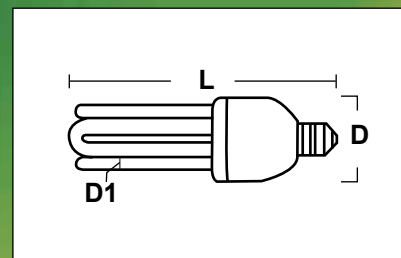

Note:

The yellow shade is most required from customer (Hot sale)

**AUSTRALIA Mucro Xin Co.Ltd.**

Ph: +612 98649064, Fax: +612 98644520

China: +86 13867804340

Email: info@mucroxin.com

www.mucroxin.com

D(mm)	D1(mm)	L(mm)
74	17	248
	14.5	165
	14.5	165
	14.5	165
	17	210