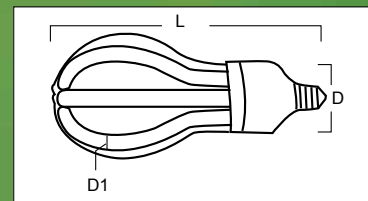

D(mm)	D1(mm)	L(mm)
88	17	292
88	17	292

Model	Power(W)	Lumen(lm)	Ra	Life Span	Base Type	Voltage (V)	Colour Temp	PCS/CTN	Carton Measurement
MXL0105W059	105	4060	80	6000	E27 B22	90-130V 170-240V	2700-6400 4000-8500	12	68.5x51.5x34.0
MXL0105W059-A	105	6825	80	6000	E27 B22	90-130V 170-240V	2700-6400 4000-8500	12	68.5x51.5x34.0