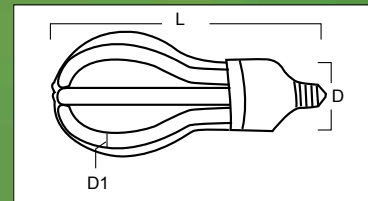

Note:

The yellow shade is most required from customer (Hot sale)

**AUSTRALIA Mucro Xin Co.Ltd.**

Ph: +612 98649064, Fax: +612 98644520

China: +86 13867804340

Email: info@mucroxin.com

www.mucroxin.com

D(mm)	D1(mm)	L(mm)
88	17	292
88	17	