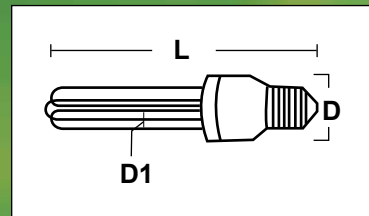

Note:

The yellow shade is most required from customer (Hot sale)

**AUSTRALIA Mucro Xin Co.Ltd.**

Ph: +612 98649064, Fax: +612 98644520

China: +86 13867804340

Email: info@mucroxin.com

www.mucroxin.com

D(mm)	D1(mm)	L(mm)
48	12	164
48	12	174