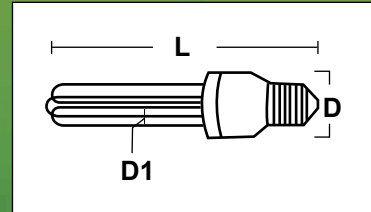

AUSTRALIA Mucro Xin Co.Ltd.

Ph: +612 98649064, Fax: +612 98644520

China: +86 13867804340

Email: info@mucroxin.com

www.mucroxin.com

MX3UxxW007